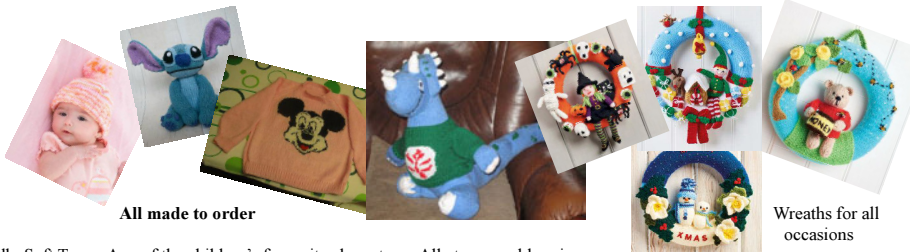

Our details are:

Barclays Bank

Account number: 80864803 Sort code: 20-02-62

Pay "The Dover Society"

Many thanks for your cooperation.

Yours sincerely

Jane Jones

D & L Wondercrafts

Original Hand-Crafted Items

By
Lynn

*We stock a wide range of Knitted and Crocheted Children's Clothing - All Handmade
We can produce any children's or adult's knitted or crocheted clothing to order*

Something Different - Unique and Unusual Framed Hand-Crafted Diamond Pictures by Denise

All made to order

Wreaths for all occasions

Cuddly Soft Toys - Any of the children's favourite characters - All at reasonable prices

Now Working from 8 Cherry Tree Avenue, Dover CT16 2NL

To discuss all your requirements – Please contact