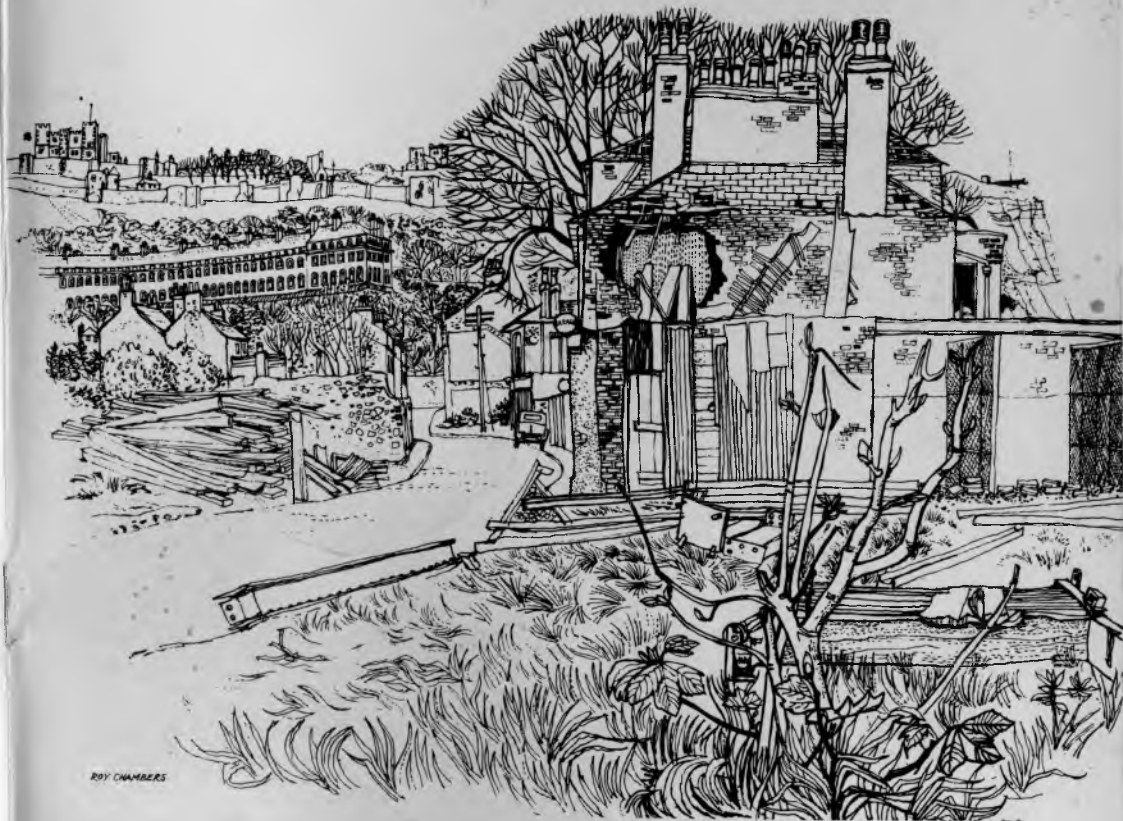

The
Dover
Society

Newsletter

No 12

January 1992

ROY CHAMBERS

Roy Chambers' 1940 drawing of the devastated Townwall Street.

12 BOLD
£1